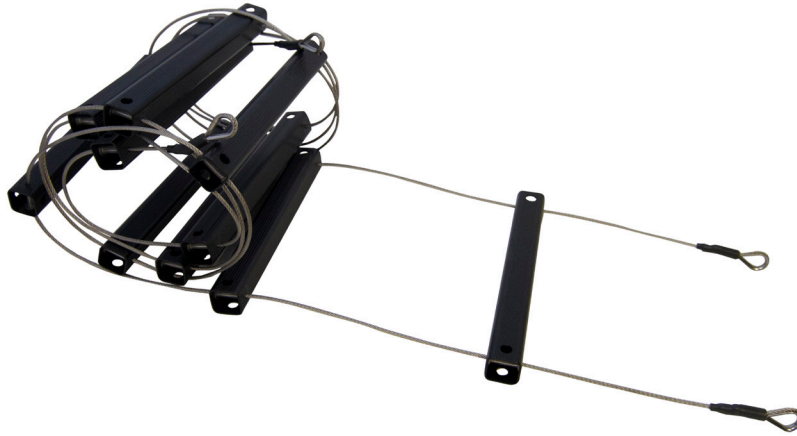

# REBS WIDE WIRE LADDER, 1.5M

## DESCRIPTION

The REBS Wide Wire ladder is a lightweight connectable extension flexible ladder that can be used with the REBS pool ladder and Carbon Multi Ladder to extend reach and take up sea state without dislodgement.

The Wide Wire ladder is a good alternative when you want more room for your hands and feet. It is strong, light, and easy to climb. The wide wire ladder is also optimized for use with the CML and Pool Ladder during hook and climb use.

## CAPABILITIES AND SPECIFICATIONS

**PN:** WWL-1.5M

**Brand:** REBS

**Material Construction:** Aluminum, Stainless, Steel

**Weight:** 3.1 lbs / 1.4 kg

**Deployed Dimensions:** 5 ft / 1.5 m

**Stowed Dimensions:** -